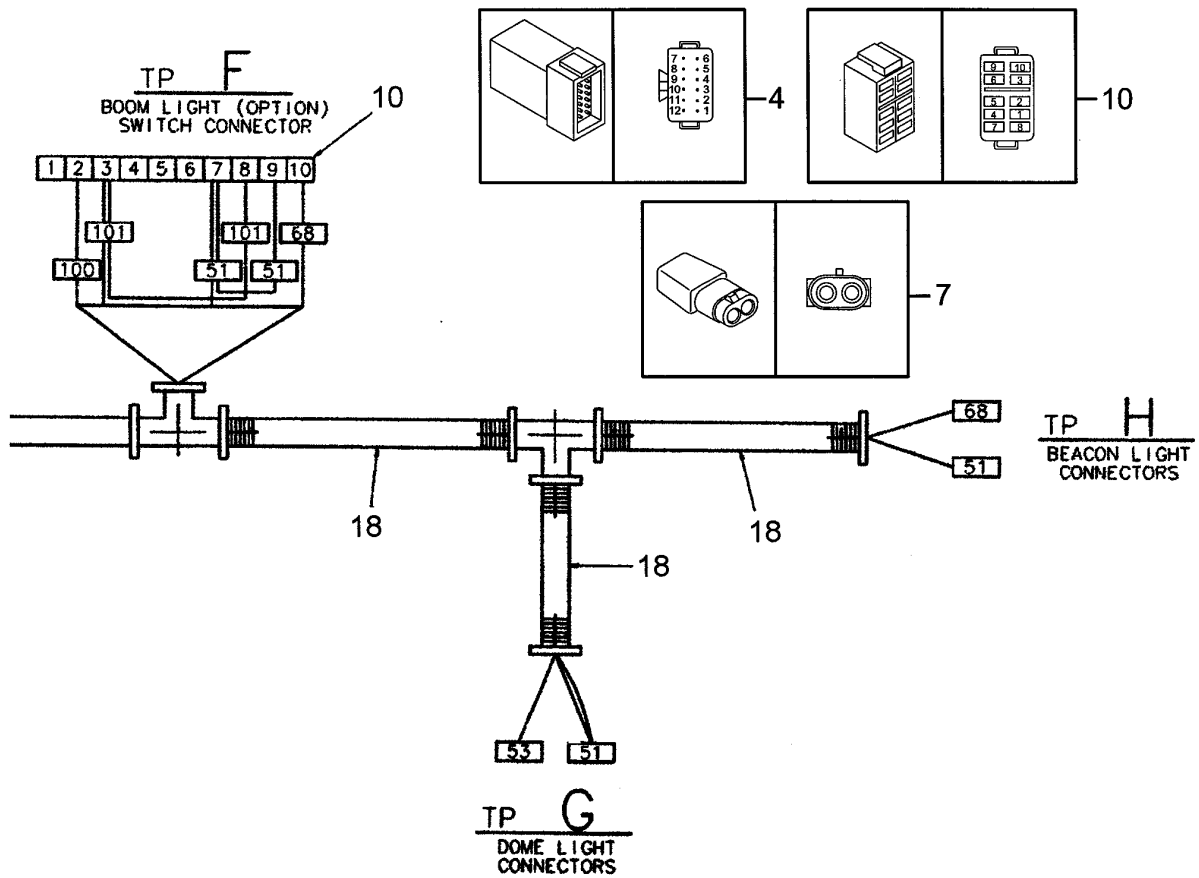

Manitowoc Cranes

WIRE NO	COLOR	TYPE	SAE SIZE	LENGTH	TP	B/M ITEM NO	REMARKS	TP	B/M ITEM NO	REMARKS
				TOTAL IN						
51A	PINK	TXL	16	7	A	6	---	SA	STRIP	SEE DETAIL
51B			16	4	SA	STRIP	SEE DETAIL	B	11	CRIMP W/51C
51C			16	3	B	STRIP	CRIMP W/51B	B	11	---
51D			16	16	SA	STRIP	SEE DETAIL	E	11	CRIMP W/51E
51E			16	3	E	STRIP	CRIMP W/51D	E	11	---
51F			16	20	SA	STRIP	SEE DETAIL	F	11	CRIMP W/51G
51G			16	3	F	STRIP	CRIMP W/51F	F	11	---
51H			16	49	SA	STRIP	SEE DETAIL	G	STRIP	CRIMP W/51J
51J			16	27	G	20	CRIMP W/51H	H	13	---
53A			16	17	A	6	---	D	12	CRIMP W/53B
53B			16	45	D	STRIP	CRIMP W/53A	G	12	---
54			16	17	A	6	---	D	12	---
56A			14	23	A	6	---	E	STRIP	CRIMP W/56B
56B			16	3	E	11	---	E	11	CRIMP W/56A
64			16	13	A	6	---	C	12	---
65			16	13	A	6	---	C	12	---
66A			16	13	A	6	---	C	12	---
67			16	13	A	6	---	C	12	---
68A			16	11	A	6	---	SB	STRIP	SEE DETAIL
68B			16	8	SB	STRIP	SEE DETAIL	B	11	---
68C			16	4	SB	STRIP	SEE DETAIL	C	12	---
68D			16	12	SB	STRIP	SEE DETAIL	E	11	---
68E			16	16	SB	STRIP	SEE DETAIL	F	11	---
68F			16	46	SB	STRIP	SEE DETAIL	H	12	---
100			12	27	A	8,9	---	F	14	---
101A			12	27	A	8,9	---	F	STRIP	CRIMP W/101B
101B			16	3	F	11	---	F	19	CRIMP W/101A
193			14	23	A	6	---	E	11	---
794			16	9	A	6	---	B	11	---
799A			16	9	A	6	---	B	STRIP	CRIMP W/799B
799B	PINK	TXL	16	3	B	11	---	B	11	CRIMP W/799A

DETAIL 51

DETAIL 68