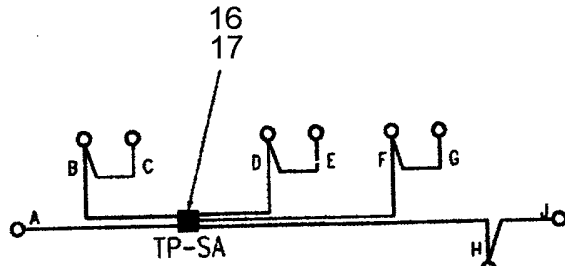

Manitowoc Cranes

WIRE NO	COLOR	TYPE	SAE SIZE	LENGTH	TP	B/M ITEM NO	REMARKS	TP	B/M ITEM NO	REMARKS
				TOTAL IN						
51A	PINK	TXL	16	7	A	6	---	SA	STRIP	SEE DETAIL
51B			16	4	SA	STRIP	SEE DETAIL	B	11	CRIMP W/51C
51C			16	3	B	STRIP	CRIMP W/51B	B	11	---
51D			16	16	SA	STRIP	SEE DETAIL	E	11	CRIMP W/51E
51E			16	3	E	STRIP	CRIMP W/51D	E	11	---
51F			16	20	SA	STRIP	SEE DETAIL	F	11	CRIMP W/51G
51G			16	3	F	STRIP	CRIMP W/51F	F	11	---
51H			16	49	SA	STRIP	SEE DETAIL	G	STRIP	CRIMP W/51J
51J			16	27	G	20	CRIMP W/51H	H	13	---
53A			16	17	A	6	---	D	12	CRIMP W/53B
53B			16	45	D	STRIP	CRIMP W/53A	G	12	---
54			16	17	A	6	---	D	12	---
56A			14	23	A	6	---	E	STRIP	CRIMP W/56B
56B			16	3	E	11	---	E	11	CRIMP W/56A
64			16	13	A	6	---	C	12	---
65			16	13	A	6	---	C	12	---
66A			16	13	A	6	---	C	12	---
67			16	13	A	6	---	C	12	---
68A			16	11	A	6	---	SB	STRIP	SEE DETAIL
68B			16	8	SB	STRIP	SEE DETAIL	B	11	---
68C			16	4	SB	STRIP	SEE DETAIL	C	12	---
68D			16	12	SB	STRIP	SEE DETAIL	E	11	---
68E			16	16	SB	STRIP	SEE DETAIL	F	11	---
68F			16	46	SB	STRIP	SEE DETAIL	H	12	---
100			12	27	A	8,9	---	F	14	---
101A			12	27	A	8,9	---	F	STRIP	CRIMP W/101B
101B			16	3	F	11	---	F	19	CRIMP W/101A
193			14	23	A	6	---	E	11	---
794			16	9	A	6	---	B	11	---
799A			16	9	A	6	---	B	STRIP	CRIMP W/799B
799B	PINK	TXL	16	3	B	11	---	B	11	CRIMP W/799A

DETAIL 51

DETAIL 68