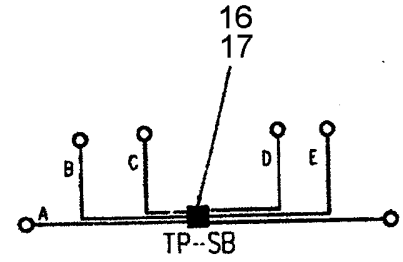

Manitowoc Cranes

WIRE NO	COLOR	TYPE	SAE SIZE	LENGTH	TP	B/M ITEM NO	REMARKS	TP	B/M ITEM NO	REMARKS
				TOTAL IN						
51A	PINK	TXL	16	7	A	6	---	SA	STRIP	SEE DETAIL
51B			16	4	SA	STRIP	SEE DETAIL	B	11	CRIMP W/51C
51C			16	3	B	STRIP	CRIMP W/51B	B	11	---
51D			16	16	SA	STRIP	SEE DETAIL	E	11	CRIMP W/51E
51E			16	3	E	STRIP	CRIMP W/51D	E	11	---
51F			16	20	SA	STRIP	SEE DETAIL	F	11	CRIMP W/51G
51G			16	3	F	STRIP	CRIMP W/51F	F	11	---
51H			16	49	SA	STRIP	SEE DETAIL	G	STRIP	CRIMP W/51J
51J			16	27	G	20	CRIMP W/51H	H	13	---
53A			16	17	A	6	---	D	12	CRIMP W/53B
53B			16	45	D	STRIP	CRIMP W/53A	G	12	---
54			16	17	A	6	---	D	12	---
56A			14	23	A	6	---	E	STRIP	CRIMP W/56B
56B			16	3	E	11	---	E	11	CRIMP W/56A
64			16	13	A	6	---	C	12	---
65			16	13	A	6	---	C	12	---
66A			16	13	A	6	---	C	12	---
67			16	13	A	6	---	C	12	---
68A			16	11	A	6	---	SB	STRIP	SEE DETAIL
68B			16	8	SB	STRIP	SEE DETAIL	B	11	---
68C			16	4	SB	STRIP	SEE DETAIL	C	12	---
68D			16	12	SB	STRIP	SEE DETAIL	E	11	---
68E			16	16	SB	STRIP	SEE DETAIL	F	11	---
68F			16	46	SB	STRIP	SEE DETAIL	H	12	---
100			12	27	A	8,9	---	F	14	---
101A			12	27	A	8,9	---	F	STRIP	CRIMP W/101B
101B			16	3	F	11	---	F	19	CRIMP W/101A
193			14	23	A	6	---	E	11	---
794			16	9	A	6	---	B	11	---
799A			16	9	A	6	---	B	STRIP	CRIMP W/799B
799B	PINK	TXL	16	3	B	11	---	B	11	CRIMP W/799A

DETAIL 51

DETAIL 68